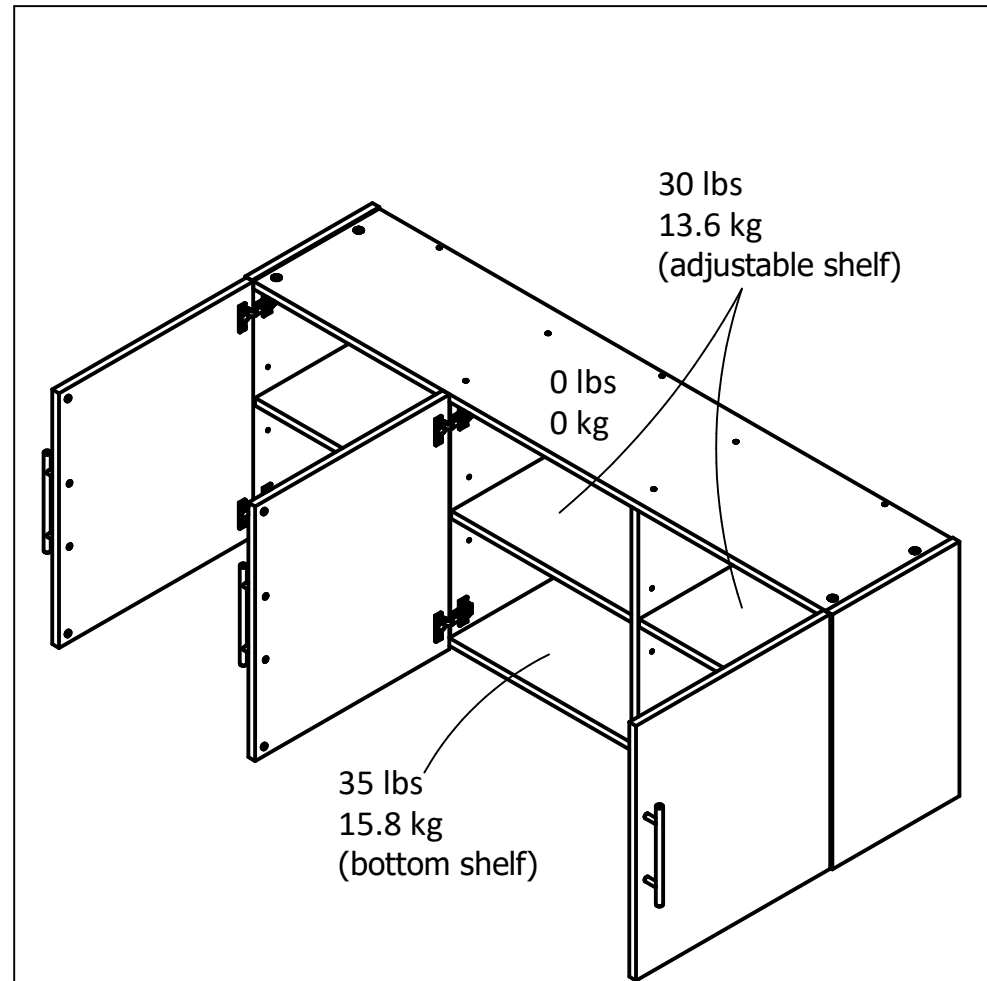

# 3720

Interior Storage dimensions:  
(2) storage spaces (adjustable heights)  
16.65 in. (42.3 cm) W  
18.82 in. (47.8 cm) H  
10.69 in. (27.1 cm) D  
1.94 cubic feet

Interior Storage dimensions:  
(2) storage spaces (adjustable heights)  
17.42 in. (44.2 cm) W  
18.82 in. (47.8 cm) H  
10.69 in. (27.1 cm) D  
2.03 cubic feet

Wood Breakdown: 95%  
Total storage: 6.00 cubic feet

Overall Product Size:  
54.0"W x 12.44"D x 20.31"H  
137.1cm W x 31.6cm D x 51.6cm H

35 lbs  
15.8 kg  
(bottom shelf)

30 lbs  
13.6 kg  
(adjustable shelf)

0 lbs  
0 kg

Maximum Weight Capacities  
Unit Weight: 75 lbs. (34.1 kg)