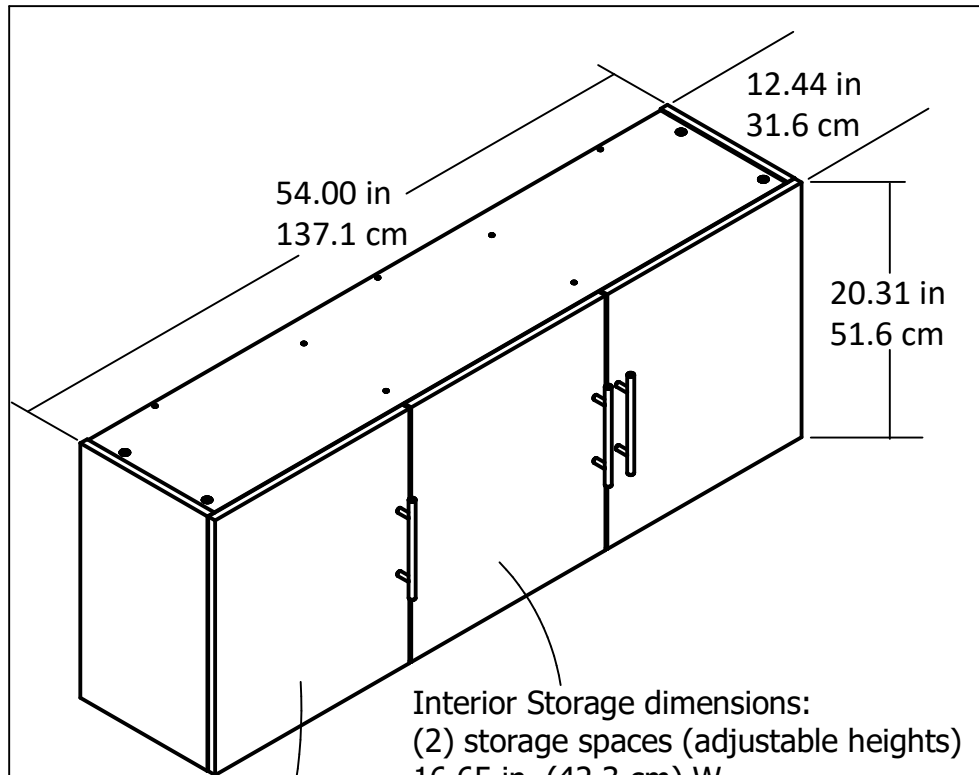

# 3720

Interior Storage dimensions:  
(2) storage spaces (adjustable heights)  
16.65 in. (42.3 cm) W  
18.82 in. (47.8 cm) H  
10.69 in. (27.1 cm) D  
1.94 cubic feet

Interior Storage dimensions:  
(2) storage spaces (adjustable heights)  
17.42 in. (44.2 cm) W  
18.82 in. (47.8 cm) H  
10.69 in. (27.1 cm) D  
2.03 cubic feet

Wood Breakdown: 95%  
Total storage: 6.00 cubic feet

Overall Product Size:  
54.0"W x 12.44"D x 20.31"H  
137.1cm W x 31.6cm D x 51.6cm H

35 lbs  
15.8 kg  
(bottom shelf)

30 lbs  
13.6 kg  
(adjustable shelf)

0 lbs  
0 kg

Maximum Weight Capacities  
Unit Weight: 75 lbs. (34.1 kg)